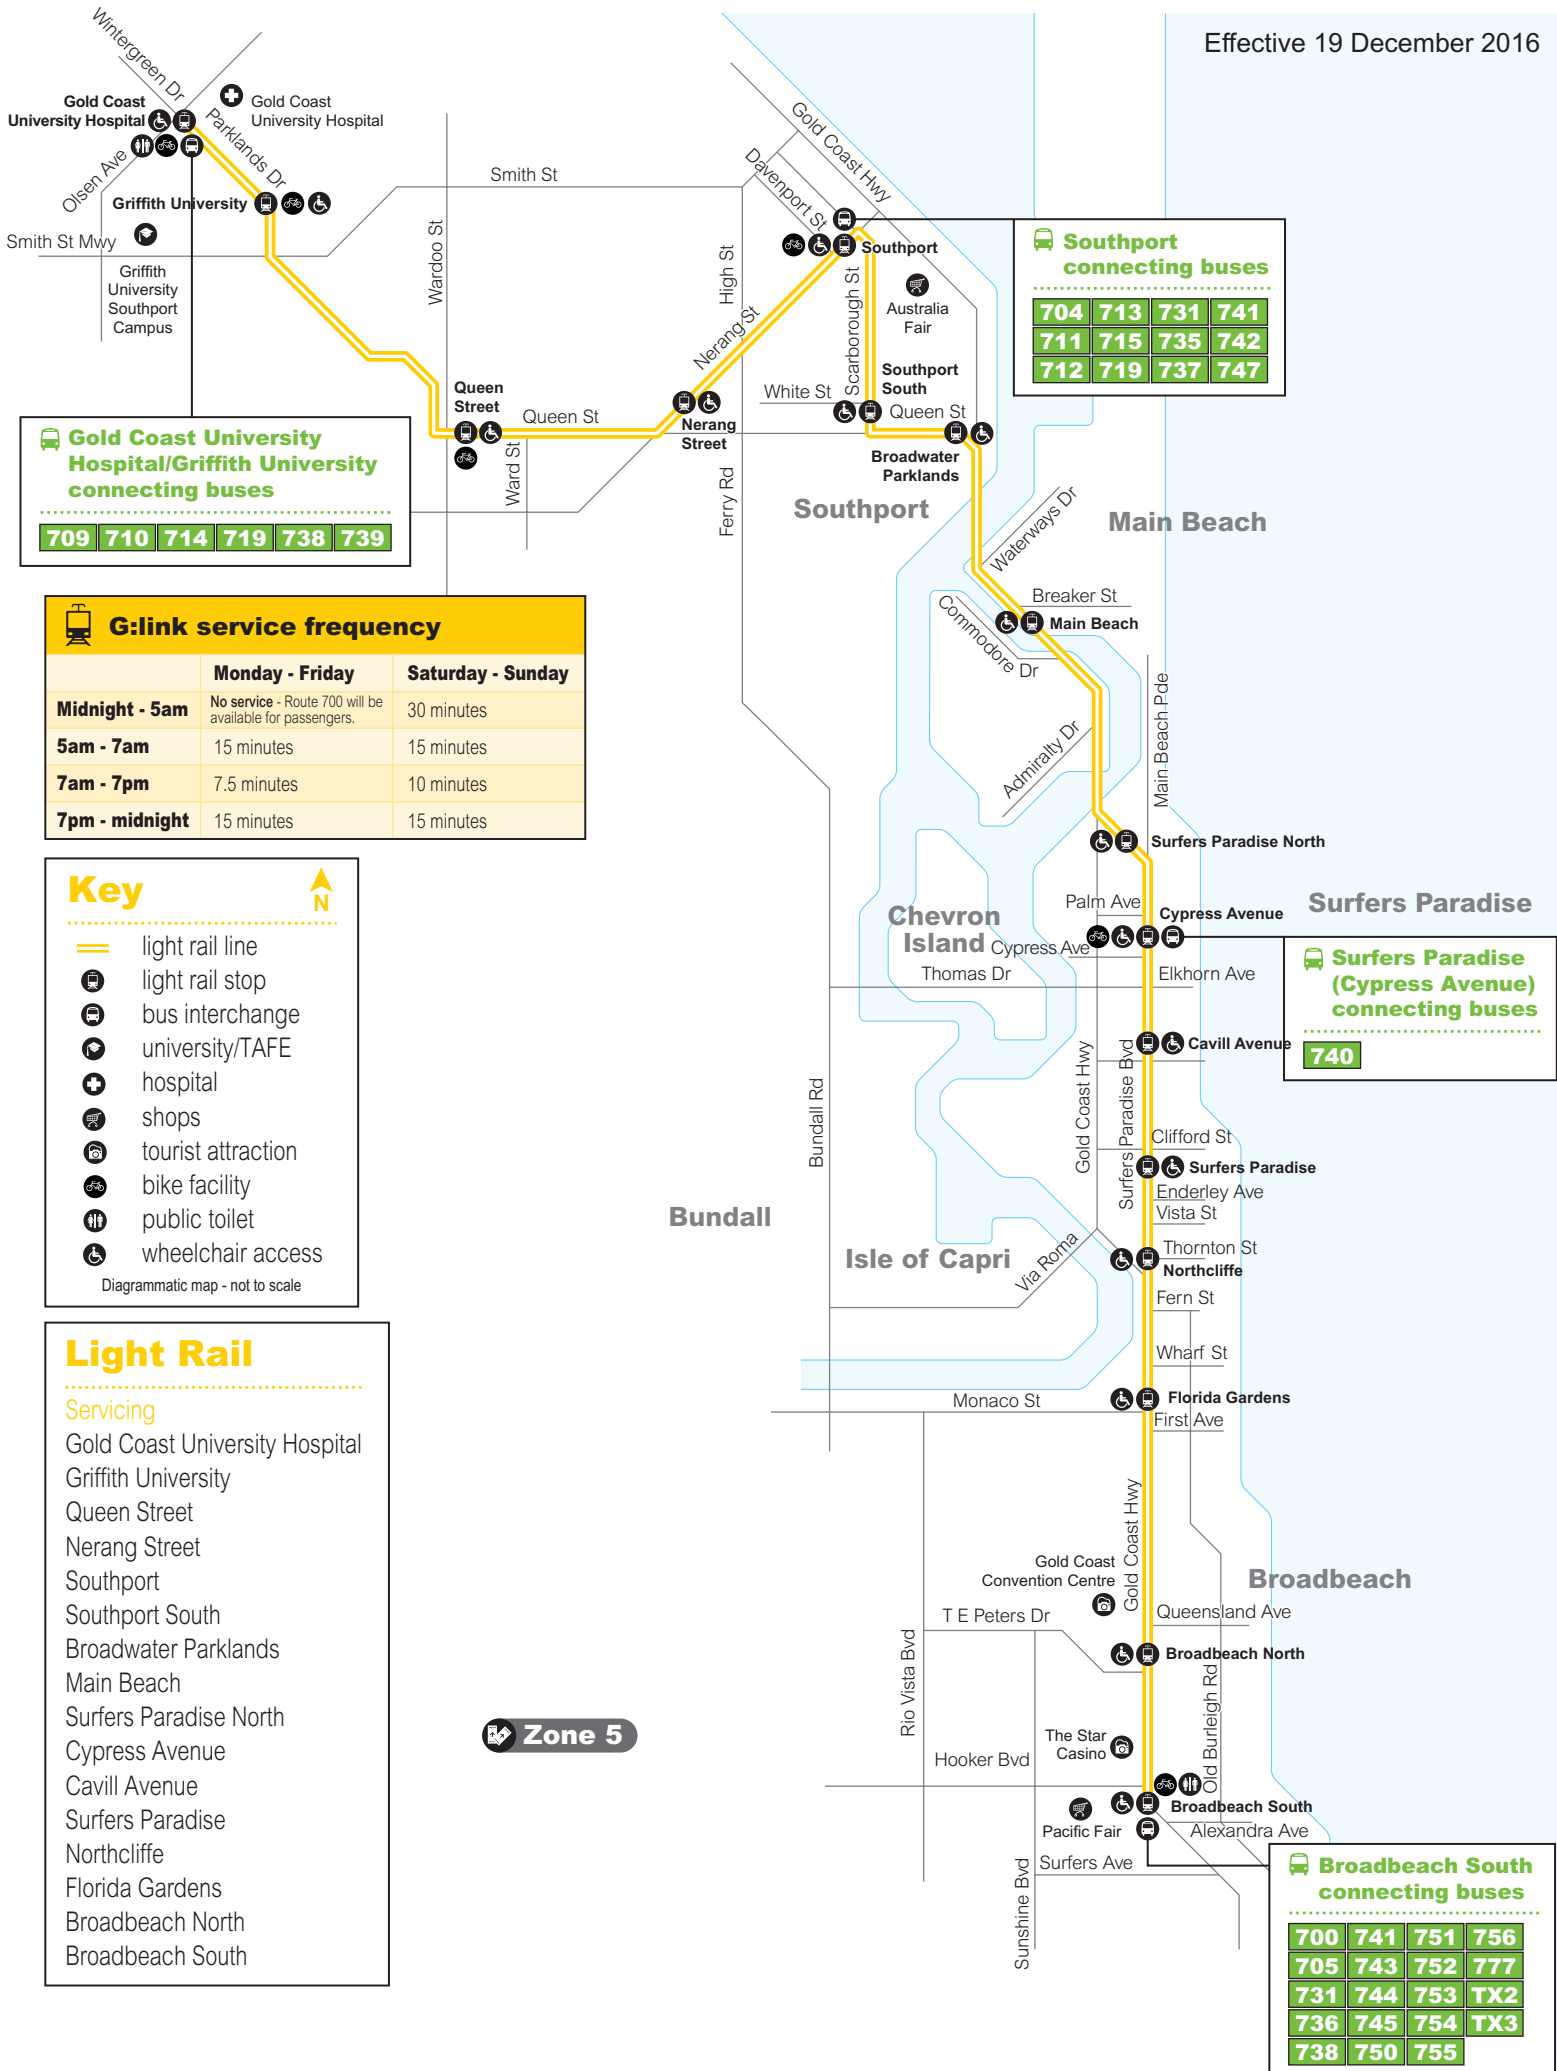

Effective 19 December 2016

**Gold Coast University Hospital/Griffith University connecting buses**

709	710	714	719	738	739
-----	-----	-----	-----	-----	-----

**Southport connecting buses**

704	713	731	741
711	715	735	742
712	719	737	747

**G:link service frequency**

	Monday - Friday	Saturday - Sunday
<b>Midnight - 5am</b>	No service - Route 700 will be available for passengers.	30 minutes
<b>5am - 7am</b>	15 minutes	15 minutes
<b>7am - 7pm</b>	7.5 minutes	10 minutes
<b>7pm - midnight</b>	15 minutes	15 minutes

**Key**

- light rail line
- light rail stop
- bus interchange
- university/TAFE
- hospital
- shops
- tourist attraction
- bike facility
- public toilet
- wheelchair access

Diagrammatic map - not to scale

**Light Rail Servicing**

- Gold Coast University Hospital
- Griffith University
- Queen Street
- Nerang Street
- Southport
- Southport South
- Broadwater Parklands
- Main Beach
- Surfers Paradise North
- Cypress Avenue
- Cavill Avenue
- Surfers Paradise
- Northcliffe
- Florida Gardens
- Broadbeach North
- Broadbeach South